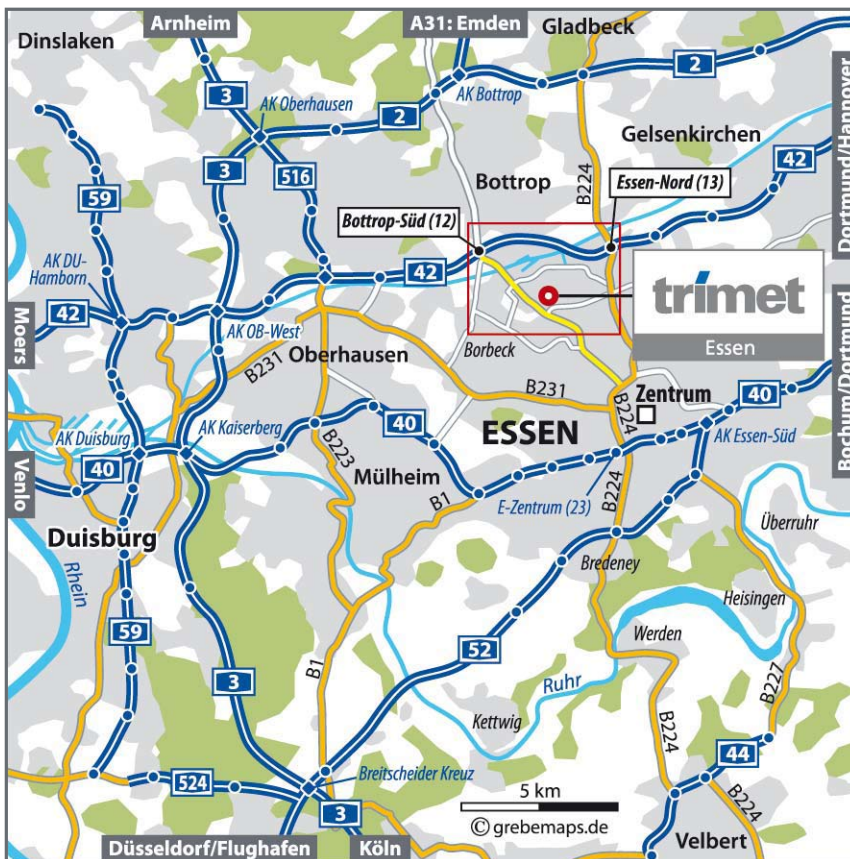

Directions Essen

TRIMET ALUMINIUM AG
 Aluminiumallee 1
 D-45356 Essen

Telephone: +49 201 3660
 Telefax : +49 201 366506

info@trimet.de
 www.trimet.de

- Important information!**
When driving on the A2 from Hanover towards Essen:
- > Leave the A2 at junction 12 (Dortmund-Nordwest) and join the A45 towards Frankfurt.
 - > Leave the A45 at the next junction 27 (Castrop-Rauxel-Ost) and join the A42 towards Oberhausen.
 - > From here you can use the directions on the maps.